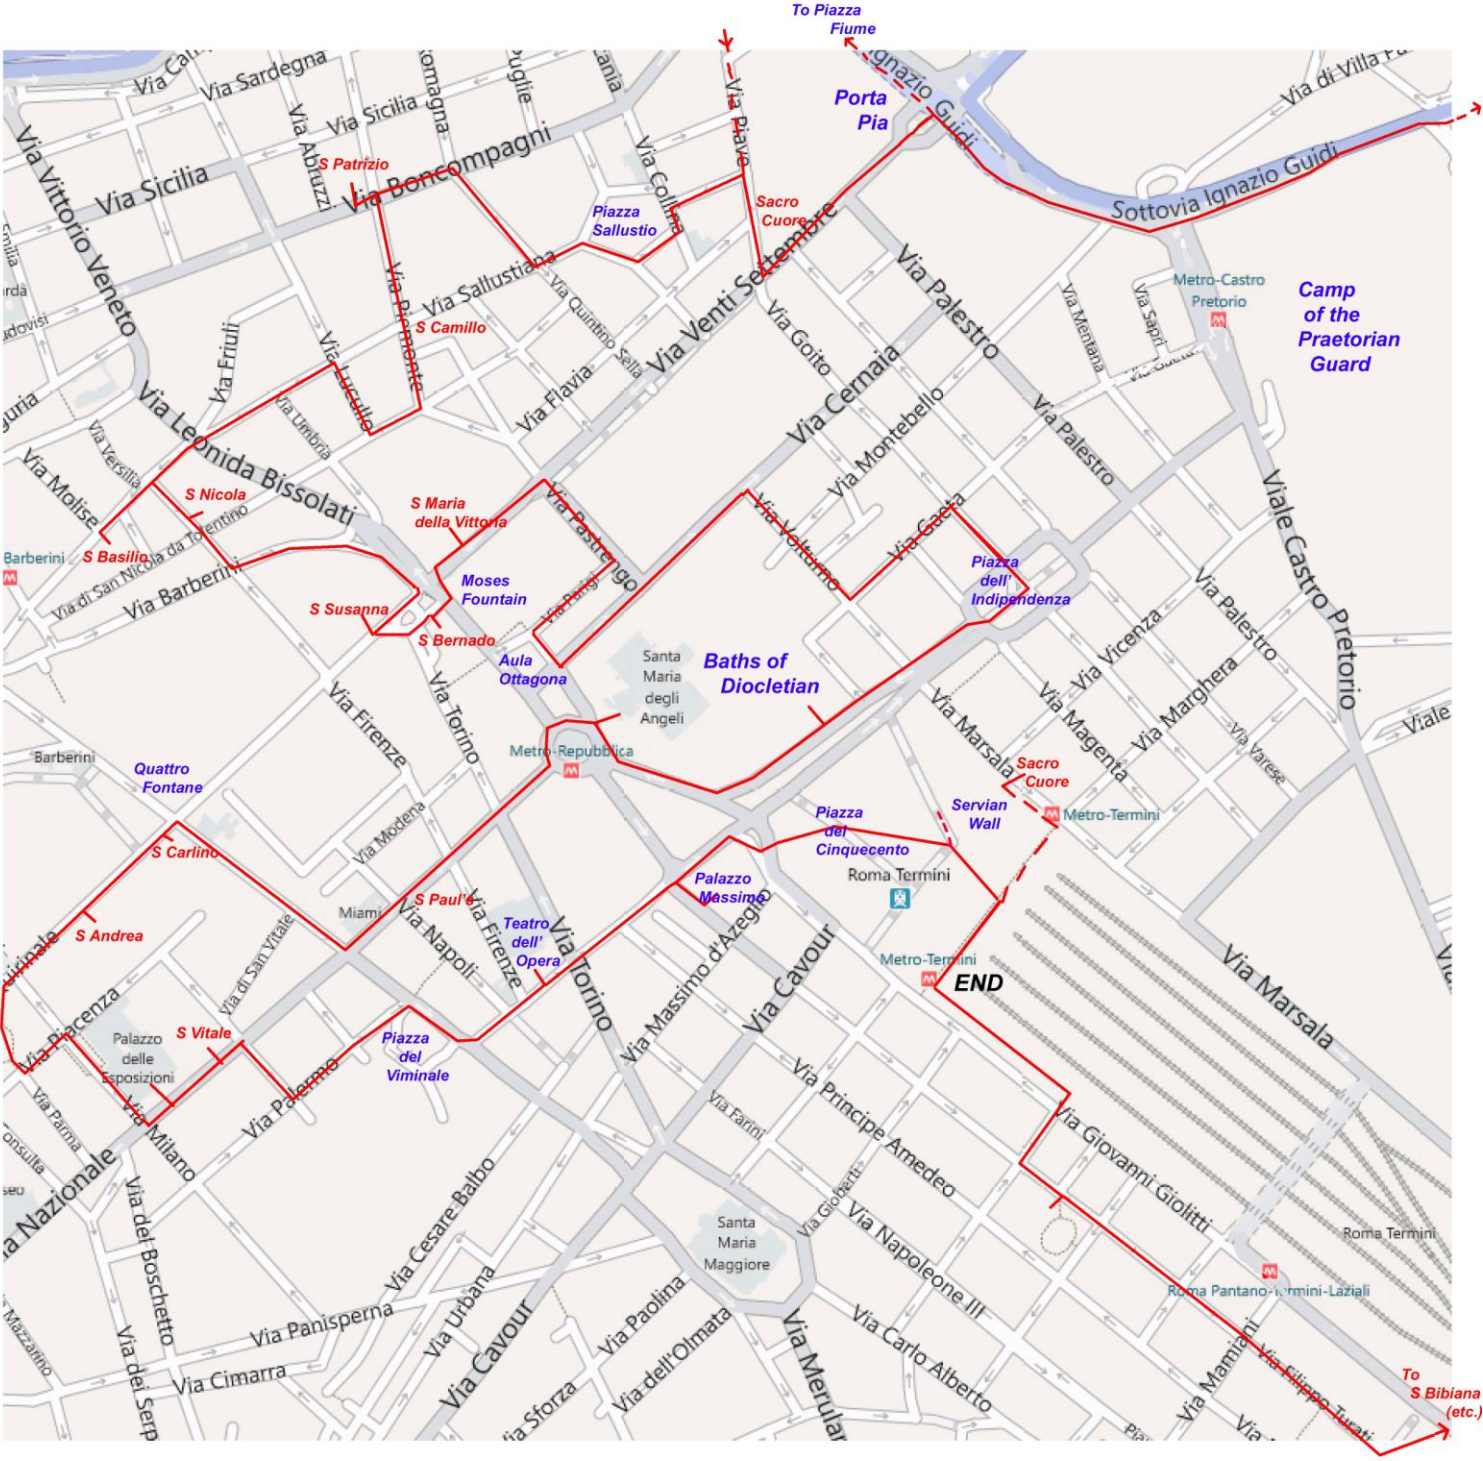

Barracks, Baths & Bernini

START
From Metro 'Policlinico'

Extension to route (S Bibiana etc.)

Approximate on-foot timings between extra sites:

- Termini - S Bibiana: 15 mins**
- S Bibiana - Temple of Minerva Medica: 5 mins**
- S Bibiana - Porta S Lorenzo: 4 mins**
- Porta S Lorenzo - Via Tiburtina Antica: 4 mins**
- Porta S Lorenzo - Termini (via Piazzale Sisto V): 12 mins**
- Via Tiburtina Antica - Porta Tiburtina: 5 mins**
- Temple of Minerva Medica - Porta Maggiore: 7 mins**
- Porta Maggiore - Porta S Lorenzo: 10 mins**
- Entire circular route (see text): 55 mins (non-stop)**