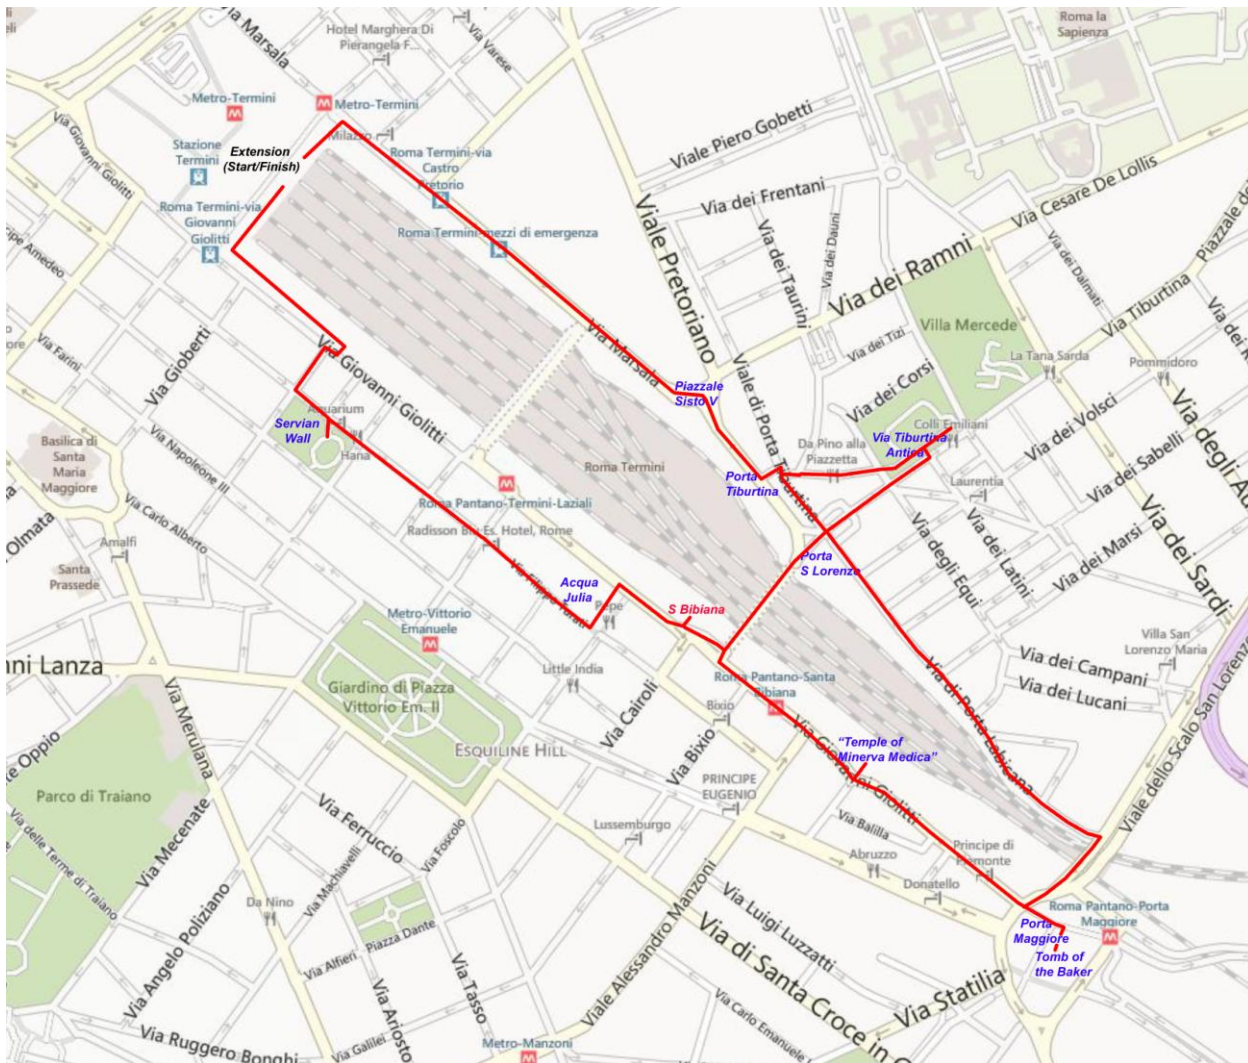

Barracks, Baths & Bernini

START
From Metro 'Policlinico'

Extension to route (S Bibiana etc.)

Approximate on-foot timings between extra sites:

- Termini - S Bibiana: 15 mins**
- S Bibiana - Temple of Minerva Medica: 5 mins**
- S Bibiana - Porta S Lorenzo: 4 mins**
- Porta S Lorenzo - Via Tiburtina Antica: 4 mins**
- Porta S Lorenzo - Termini (via Piazzale Sisto V): 12 mins**
- Via Tiburtina Antica - Porta Tiburtina: 5 mins**
- Temple of Minerva Medica - Porta Maggiore: 7 mins**
- Porta Maggiore - Porta S Lorenzo: 10 mins**
- Entire circular route (see text): 55 mins (non-stop)**